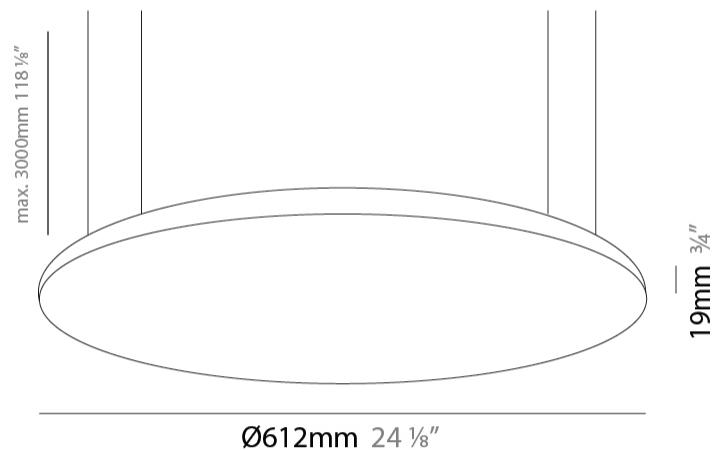

PEGASO SUSPENSION

A51058- -

base number   Color   Finish
Temperature   Options

1. To build a product code in our configurator select the specify button on the base model # product page
2. To build a manual product code on this datasheet choose from the options listed below in blue font and add the suffix to the base model #

GENERAL

Series: Pegaso
Brand: Ivela
Division: Architectural
Mounting Type: Suspension
Mounting Location: Ceiling
Subcategory: Pendant

PHYSICAL

Shape: Round
Diameter (mm): 612
Diameter (in): 24 1/8
Height (mm): 19
Height (in): 3/4
Max. Overall Height (mm): 2500
Max. Overall Height (in): 98 7/16
Light Distribution: Direct
Diffuser: Opal Polycarbonate
Fixture Finish: WHI / BLK / GLD
Fixture Material: Aluminum

ELECTRICAL

Lamp Type: LED
Input Wattage (W): 38
Dimming: Tri-Mode (Non-Dimming and Phase Dimming (120Vac only) and 0-10V Dimming)
Driver Included: No
Driver Location: Remote
Driver Type: Constant Voltage - Universal
Driver Class: Class 2
Input Voltage (V): 120 - 277
Output Voltage (V): 24

LED

Color Temperature (°K): 2700 / 3000 / 4000
Max. Delivered Lumen (lm): 2160 / 2250 / 2385
Nominal Lumen (lm): 4320 / 4500 / 4770
CRI: >93 CRI
Lamp Life (hrs): 50000

OPTICAL

RATINGS AND CERTIFICATIONS

Certified By: Certified for North American Standards
IP rating: IP20

PROJECT _____
TYPE _____
SPECIFIER _____
QUANTITY _____
DATE _____