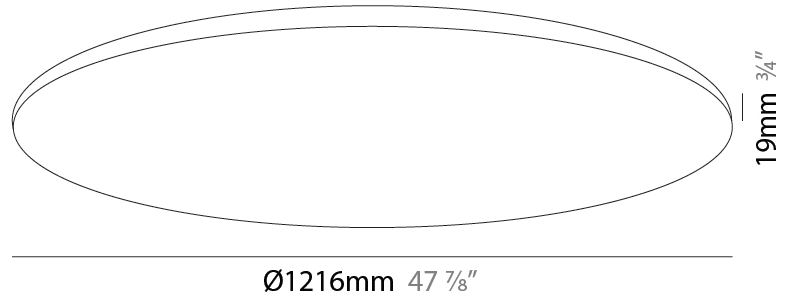

PROJECT	
TYPE	
SPECIFIER	
QUANTITY	
DATE	

PEGASO SURFACE

A52031- -
base number   Color   Finish
                         Temperature   Options

1. To build a product code in our configurator select the specify button on the base model # product page
2. To build a manual product code on this datasheet choose from the options listed below in blue font and add the suffix to the base model #

GENERAL

Series: Pegaso
Brand: Ivela
Division: Architectural
Mounting Type: Surface
Mounting Location: Wall / Ceiling
Subcategory: Ambient

PHYSICAL

Shape: Round
Diameter (mm): 1216
Diameter (in): 47 7/8
Height (mm): 19
Height (in): 3/4
Light Distribution: Direct
Diffuser: PMMA - Opal
Fixture Finish: WHI / BLK / GLD
Fixture Material: Aluminum

ELECTRICAL

Lamp Type: LED
Input Wattage (W): 76
Dimming: Tri-Mode (Non-Dimming and Phase Dimming (120Vac only) and 0-10V Dimming)
Driver Included: No
Driver Location: Remote
Driver Type: Constant Voltage - Universal
Driver Class: Class 2
Input Voltage (V): 120 - 277
Output Voltage (V): 24

LED

Color Temperature (°K): 2700 / 3000 / 4000
Max. Delivered Lumen (lm): 4560 / 4750 / 5035
Nominal Lumen (lm): 9120 / 9500 / 10070
CRI: >93 CRI
Lamp Life (hrs): 50000

OPTICAL

RATINGS AND CERTIFICATIONS

Certified By: CSA Certified to UL and CSA Standards
IP rating: IP20