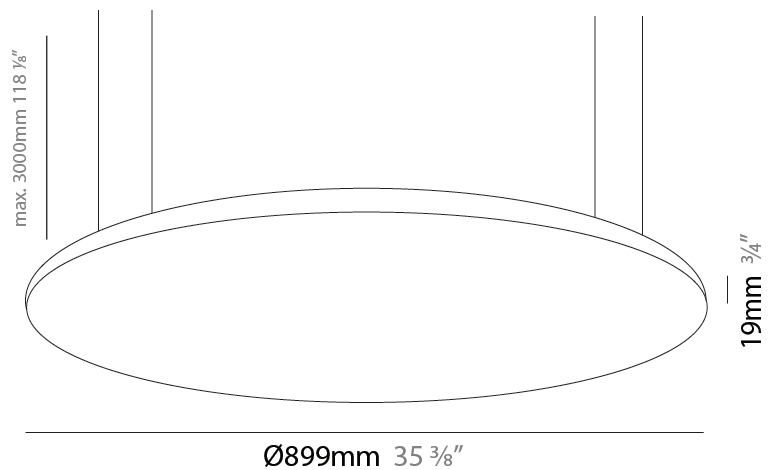

PEGASO SUSPENSION

A51060-

base number
Color   Finish
Temperature   Options

1. To build a product code in our configurator select the specify button on the base model # product page
2. To build a manual product code on this datasheet choose from the options listed below in blue font and add the suffix to the base model #

GENERAL

Series: Pegaso
Brand: Ivela
Division: Architectural
Mounting Type: Suspension
Mounting Location: Ceiling
Subcategory: Pendant

PHYSICAL

Shape: Round
Diameter (mm): 1216
Diameter (in): 47 ⁷/₈
Height (mm): 19
Height (in): 3/4
Max. Overall Height (mm): 2500
Max. Overall Height (in): 98 ⁷/₁₆
Light Distribution: Direct
Diffuser: Opal Polycarbonate
Fixture Finish: WHI / BLK / GLD
Fixture Material: Aluminum

ELECTRICAL

Lamp Type: LED
Input Wattage (W): 78
Dimming: Tri-Mode (Non-Dimming and Phase Dimming (120Vac only) and 0-10V Dimming)
Driver Included: No
Driver Location: Remote
Driver Type: Constant Voltage - Universal
Driver Class: Class 2
Input Voltage (V): 120 - 277
Output Voltage (V): 24

LED

Color Temperature (°K): 2700 / 3000 / 4000
Max. Delivered Lumen (lm): 4560 / 4750 / 5035
Nominal Lumen (lm): 9120 / 9500 / 10070
CRI: >93 CRI
Lamp Life (hrs): 50000

OPTICAL

RATINGS AND CERTIFICATIONS

Certified By: Certified for North American Standards
IP rating: IP20

PROJECT
TYPE
SPECIFIER
QUANTITY
DATE