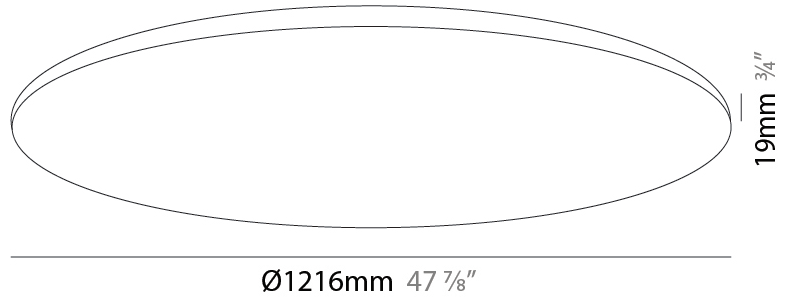

PROJECT	
TYPE	
SPECIFIER	
QUANTITY	
DATE	

PEGASO RECESSED

A56181- -

base number   Color   Finish
Temperature   Options

1. To build a product code in our configurator select the specify button on the base model # product page
2. To build a manual product code on this datasheet choose from the options listed below in blue font and add the suffix to the base model #

GENERAL

Series: Pegaso
Brand: Ivela
Division: Architectural
Mounting Type: Recessed
Mounting Location: Ceiling
Subcategory: Pendant

PHYSICAL

Shape: Round
Diameter (mm): 1216
Diameter (in): 47 7/8
Height (mm): 19
Height (in): 3/4
Light Distribution: Direct
Diffuser: PMMA - Opal
Fixture Finish: WHI / BLK / GLD
Fixture Material: Aluminum

ELECTRICAL

Lamp Type: LED
Input Wattage (W): 76
Dimming: Tri-Mode (Non-Dimming and Phase Dimming (120Vac only) and 0-10V Dimming)
Driver Included: No
Driver Location: Remote
Driver Type: Constant Voltage - Universal
Driver Class: Class 2
Input Voltage (V): 120 - 277
Output Voltage (V): 24

LED

Color Temperature (°K): 2700 / 3000 / 4000
Max. Delivered Lumen (lm): 4560 / 4750 / 5035
Nominal Lumen (lm): 9120 / 9500 / 10070
CRI: >93 CRI
Lamp Life (hrs): 50000

OPTICAL

RATINGS AND CERTIFICATIONS

Certified By: CSA Certified to UL and CSA Standards
IP rating: IP20