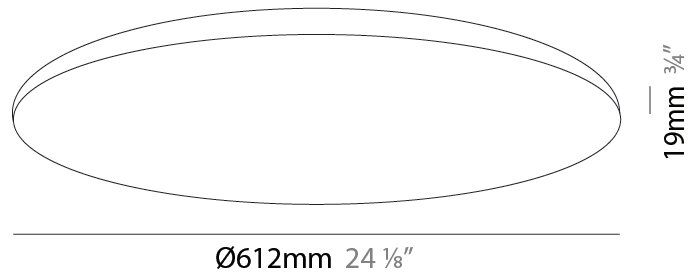

PEGASO SURFACE

A52029- -

base number   Color   Finish
                         Temperature   Options

1. To build a product code in our configurator select the specify button on the base model # product page
2. To build a manual product code on this datasheet choose from the options listed below in blue font and add the suffix to the base model #

GENERAL

Series: Pegaso
Brand: Ivela
Division: Architectural
Mounting Type: Surface
Mounting Location: Wall / Ceiling
Subcategory: Ambient

PHYSICAL

Shape: Round
Diameter (mm): 612
Diameter (in): 24 1/8
Height (mm): 19
Height (in): 3/4
Light Distribution: Direct
Diffuser: PMMA - Opal
Fixture Finish: WHI / BLK / GLD
Fixture Material: Aluminum

ELECTRICAL

Lamp Type: LED
Input Wattage (W): 38
Dimming: Tri-Mode (Non-Dimming and Phase Dimming (120Vac only) and 0-10V Dimming)
Driver Included: No
Driver Location: Remote
Driver Type: Constant Voltage - Universal
Driver Class: Class 2
Input Voltage (V): 120 - 277
Output Voltage (V): 24

LED

Color Temperature (°K): 2700 / 3000 / 4000
Max. Delivered Lumen (lm): 2160 / 2250 / 2385
Nominal Lumen (lm): 4320 / 4500 / 4770
CRI: >93 CRI
Lamp Life (hrs): 50000

OPTICAL

RATINGS AND CERTIFICATIONS

Certified By: CSA Certified to UL and CSA Standards
IP rating: IP20

PROJECT	_____
TYPE	_____
SPECIFIER	_____
QUANTITY	_____
DATE	_____