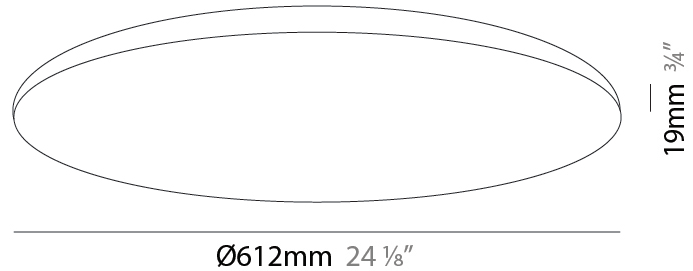

PEGASO RECESSED

A56179- -

base number   Color   Finish
Temperature   Options

1. To build a product code in our configurator select the specify button on the base model # product page
2. To build a manual product code on this datasheet choose from the options listed below in blue font and add the suffix to the base model #

GENERAL

Series: Pegaso
Brand: Ivela
Division: Architectural
Mounting Type: Recessed
Mounting Location: Ceiling
Subcategory: Ambient

PHYSICAL

Shape: Round
Diameter (mm): 612
Diameter (in): 24 1/8
Height (mm): 19
Height (in): 3/4
Light Distribution: Direct
Diffuser: PMMA - Opal
Fixture Finish: WHI / BLK / GLD
Fixture Material: Aluminum

ELECTRICAL

Lamp Type: LED
Input Wattage (W): 38
Dimming: Tri-Mode (Non-Dimming and Phase Dimming (120Vac only) and 0-10V Dimming)
Driver Included: No
Driver Location: Remote
Driver Type: Constant Voltage - Universal
Driver Class: Class 2
Input Voltage (V): 120 - 277
Output Voltage (V): 24

LED

Color Temperature (°K): 2700 / 3000 / 4000
Max. Delivered Lumen (lm): 2160 / 2250 / 2385
Nominal Lumen (lm): 4320 / 4500 / 4770
CRI: >93 CRI
Lamp Life (hrs): 50000

OPTICAL

RATINGS AND CERTIFICATIONS

Certified By: CSA Certified to UL and CSA Standards
IP rating: IP20

PROJECT	_____
TYPE	_____
SPECIFIER	_____
QUANTITY	_____
DATE	_____