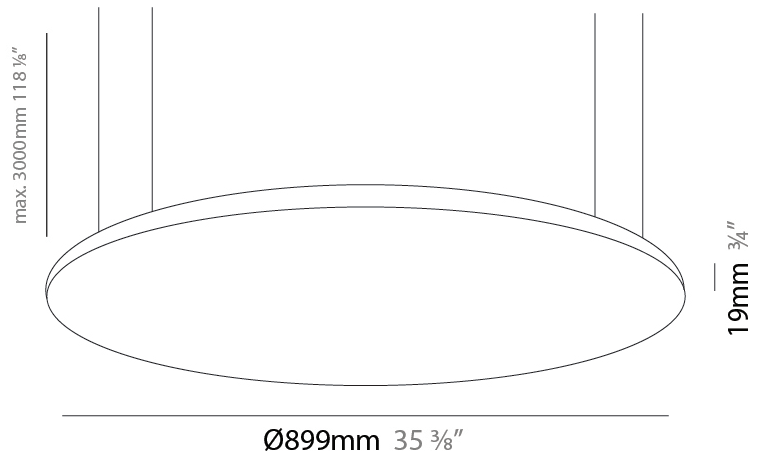

PEGASO SUSPENSION

A51059- -

base number
Color   Finish
Temperature   Options

1. To build a product code in our configurator select the specify button on the base model # product page
2. To build a manual product code on this datasheet choose from the options listed below in blue font and add the suffix to the base model #

GENERAL

Series: Pegaso
Brand: Ivela
Division: Architectural
Mounting Type: Suspension
Mounting Location: Ceiling
Subcategory: Pendant

PHYSICAL

Shape: Round
Diameter (mm): 899
Diameter (in): 35 ³/₈
Height (mm): 19
Height (in): 3/4
Max. Overall Height (mm): 2500
Max. Overall Height (in): 98 ⁷/₁₆
Light Distribution: Direct
Diffuser: Opal Polycarbonate
Fixture Finish: WHI / BLK / GLD
Fixture Material: Aluminum

ELECTRICAL

Lamp Type: LED
Input Wattage (W): 56
Dimming: Tri-Mode (Non-Dimming and Phase Dimming (120Vac only) and 0-10V Dimming)
Driver Included: No
Driver Location: Remote
Driver Type: Constant Voltage - Universal
Driver Class: Class 2
Input Voltage (V): 120 - 277
Output Voltage (V): 24

LED

Color Temperature (°K): 2700 / 3000 / 4000
Max. Delivered Lumen (lm): 3360 / 3500 / 3710
Nominal Lumen (lm): 6720 / 7000 / 7420
CRI: >93 CRI
Lamp Life (hrs): 50000

OPTICAL

RATINGS AND CERTIFICATIONS

Certified By: Certified for North American Standards
IP rating: IP20

PROJECT _____
TYPE _____
SPECIFIER _____
QUANTITY _____
DATE _____