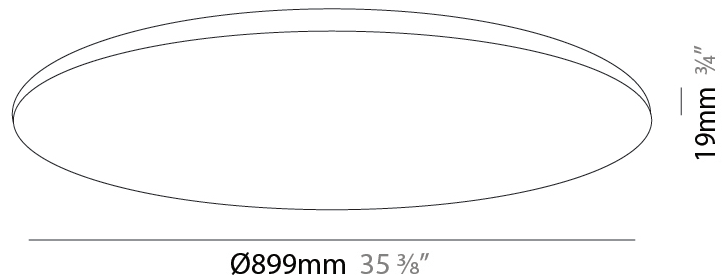

PEGASO RECESSED

A56180- -

base number   Color   Finish
Temperature   Options

1. To build a product code in our configurator select the specify button on the base model # product page
2. To build a manual product code on this datasheet choose from the options listed below in blue font and add the suffix to the base model #

GENERAL

Series: Pegaso
Brand: Ivela
Division: Architectural
Mounting Type: Recessed
Mounting Location: Ceiling
Subcategory: Ambient

PHYSICAL

Shape: Round
Diameter (mm): 899
Diameter (in): 35 ³/₈
Height (mm): 19
Height (in): 3/4
Light Distribution: Direct
Diffuser: PMMA - Opal
Fixture Finish: WHI / BLK / GLD
Fixture Material: Aluminum

ELECTRICAL

Lamp Type: LED
Input Wattage (W): 56
Dimming: Tri-Mode (Non-Dimming and Phase Dimming (120Vac only) and 0-10V Dimming)
Driver Included: No
Driver Location: Remote
Driver Type: Constant Voltage - Universal
Driver Class: Class 2
Input Voltage (V): 120 - 277
Output Voltage (V): 24

LED

Color Temperature (°K): 2700 / 3000 / 4000
Max. Delivered Lumen (lm): 3360 / 3500 / 3710
Nominal Lumen (lm): 6720 / 7000 / 7420
CRI: >93 CRI
Lamp Life (hrs): 50000

OPTICAL

RATINGS AND CERTIFICATIONS

Certified By: CSA Certified to UL and CSA Standards
IP rating: IP20

PROJECT	_____
TYPE	_____
SPECIFIER	_____
QUANTITY	_____
DATE	_____